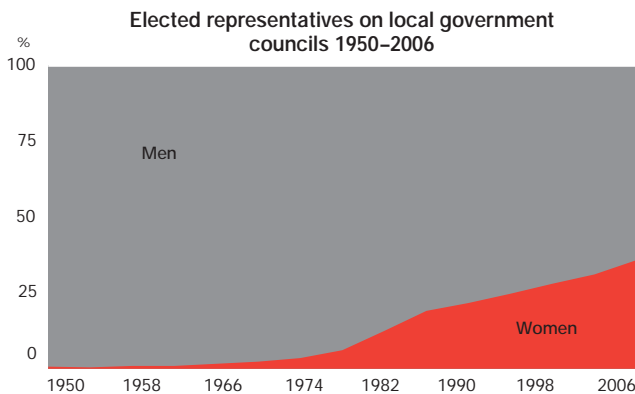

Influence and power

Income and wages

Regular monthly salaries of FT employees in the private sector 2006

Women and Men in Iceland 2008

Population

	Women	Men
Population 31 December	151,096	156,576
0–14 years, %	21	21
15–64 years, %	66	68
65 and older, %	13	10
Life births	2,157	2,258
Total fertility rate	2.1	.
Mean age of mothers/fathers, first child	26.4	30.4
Mean age of spouses, first marriage	31.7	33.7
Deaths total	944	959
Deaths per 1,000 population	6.3	6.42
Infant mortality	1.4	1.3
Average life expectancy at birth, years	83.0	79.4