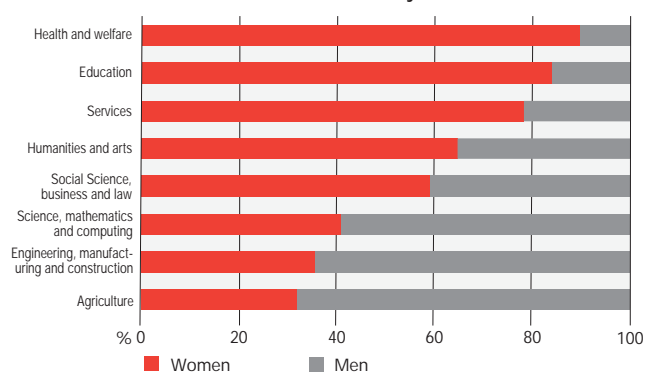

Parents in paid maternity/paternity leave by birthyear of child 2006

Families 2006

Average life expectancy at birth 1931-2006

Education

Students at tertiary level in Iceland and abroad 1980-2006

Graduations at tertiary level 2005/2006

Population 25-64 years by education levels 2005

Labour Market

Labour force participation rates 1920-2007

Labour market 2007

	Women	Men
Labour force, number	82,600	98,800
Percent division of labour force	46	54
Economic activity rate 16-74 years, %	79	88
Percent of employed, 16-74 years, %	77	86
Percent of employed full-time (35+ hours per week), %	62	90
Percent of employed part-time (<35 hours per week), %	38	10
Average working hours per week	36	47
Average working hours per week, full-time	42	49
Rate of unemployment, %	2.3	2.3

Occupations 2007