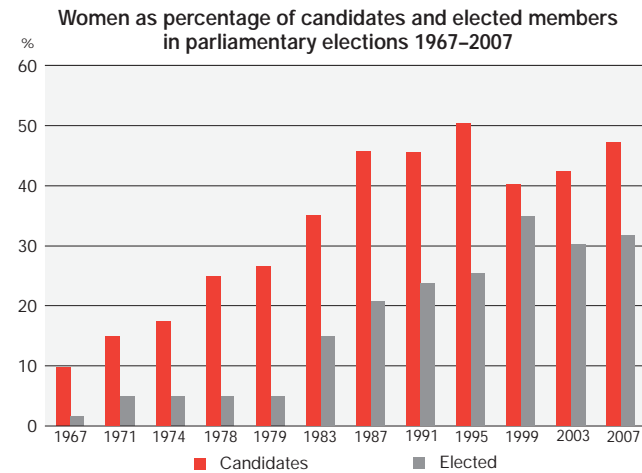

Influence and power

Income and wages

Regular monthly salaries of FT employees in the private sector 2006

Women and Men in Iceland 2008

Population

	Women	Men
Population 31 December	151,096	156,576
0–14 years, %	21	21
15–64 years, %	66	68
65 and older, %	13	10
Life births	2,157	2,258
Total fertility rate	2.1	.
Mean age of mothers/fathers, first child	26.4	30.4
Mean age of spouses, first marriage	31.7	33.7
Deaths total	944	959
Deaths per 1,000 population	6.3	6.42
Infant mortality	1.4	1.3
Average life expectancy at birth, years	83.0	79.4

Population 25-64 years by education levels 2005

Labour Market

Labour force participation rates 1920-2007

Labour market 2007

	Women	Men
Labour force, number	82,600	98,800
Percent division of labour force	46	54
Economic activity rate 16-74 years, %	79	88
Percent of employed, 16-74 years, %	77	86
Percent of employed full-time (35+ hours per week), %	62	90
Percent of employed part-time (<35 hours per week), %	38	10
Average working hours per week	36	47
Average working hours per week, full-time	42	49
Rate of unemployment, %	2.3	2.3