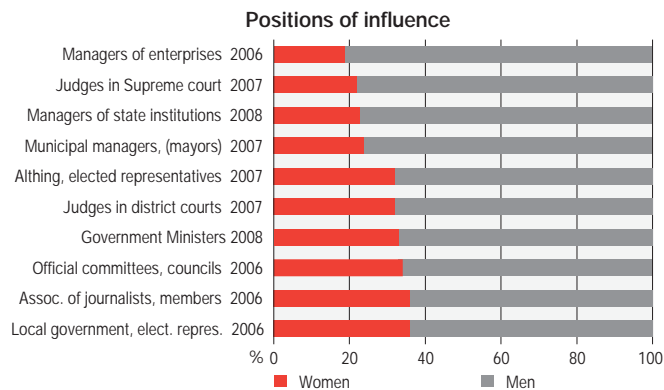

Influence and power

Income and wages

Regular monthly salaries of FT employees in the private sector 2006

Women and Men in Iceland 2008

Population

	Women	Men
Population 31 December	151,096	156,576
0–14 years, %	21	21
15–64 years, %	66	68
65 and older, %	13	10
Life births	2,157	2,258
Total fertility rate	2.1	.
Mean age of mothers/fathers, first child	26.4	30.4
Mean age of spouses, first marriage	31.7	33.7
Deaths total	944	959
Deaths per 1,000 population	6.3	6.42
Infant mortality	1.4	1.3
Average life expectancy at birth, years	83.0	79.4

Population 25-64 years by education levels 2005

Labour Market

Labour force participation rates 1920-2007

Labour market 2007

	Women	Men
Labour force, number	82,600	98,800
Percent division of labour force	46	54
Economic activity rate 16-74 years, %	79	88
Percent of employed, 16-74 years, %	77	86
Percent of employed full-time (35+ hours per week), %	62	90
Percent of employed part-time (<35 hours per week), %	38	10
Average working hours per week	36	47
Average working hours per week, full-time	42	49
Rate of unemployment, %	2.3	2.3