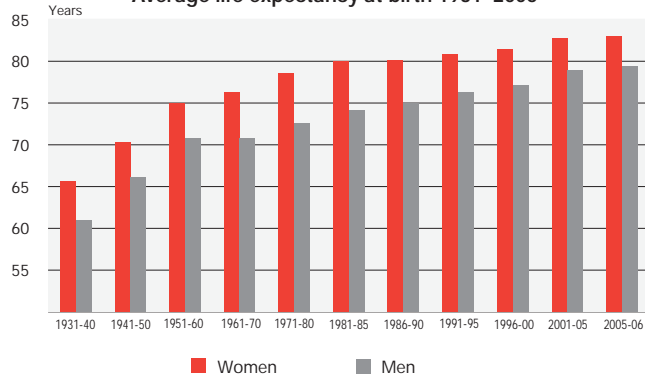

Average life expectancy at birth 1931-2006