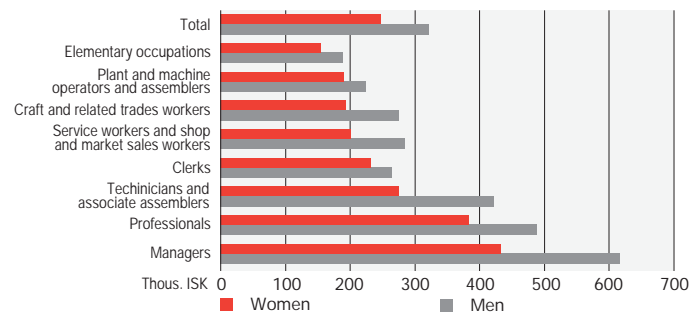

Influence and power

Income and wages

Regular monthly salaries of FT employees in the private sector 2006

Women and Men in Iceland 2008

Population

	Women	Men
Population 31 December	151,096	156,576
0–14 years, %	21	21
15–64 years, %	66	68
65 and older, %	13	10
Life births	2,157	2,258
Total fertility rate	2.1	.
Mean age of mothers/fathers, first child	26.4	30.4
Mean age of spouses, first marriage	31.7	33.7
Deaths total	944	959
Deaths per 1,000 population	6.3	6.42
Infant mortality	1.4	1.3
Average life expectancy at birth, years	83.0	79.4

Population 25-64 years by education levels 2005

Labour Market

Labour force participation rates 1920-2007

Labour market 2007

	Women	Men
Labour force, number	82,600	98,800
Percent division of labour force	46	54
Economic activity rate 16-74 years, %	79	88
Percent of employed, 16-74 years, %	77	86
Percent of employed full-time (35+ hours per week), %	62	90
Percent of employed part-time (<35 hours per week), %	38	10
Average working hours per week	36	47
Average working hours per week, full-time	42	49
Rate of unemployment, %	2.3	2.3