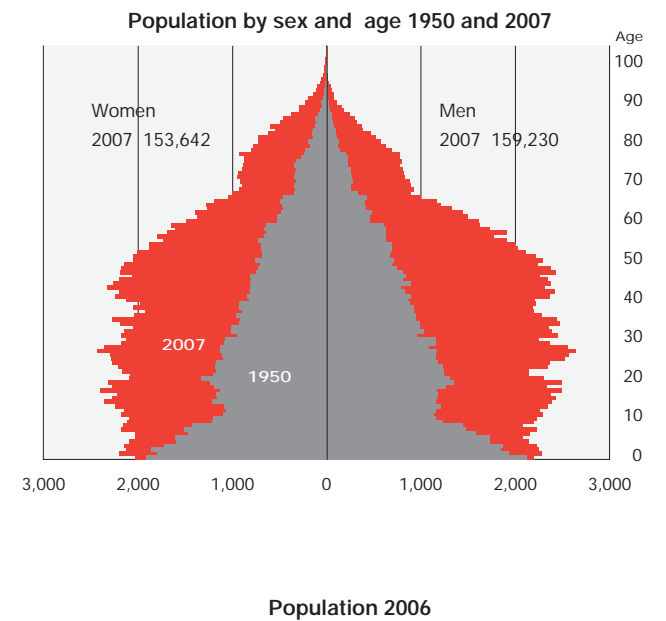

Influence and power

Income and wages

Regular monthly salaries of FT employees in the private sector 2006

Women and Men in Iceland 2008

Population

	Women	Men
Population 31 December	151,096	156,576
0–14 years, %	21	21
15–64 years, %	66	68
65 and older, %	13	10
Life births	2,157	2,258
Total fertility rate	2.1	.
Mean age of mothers/fathers, first child	26.4	30.4
Mean age of spouses, first marriage	31.7	33.7
Deaths total	944	959
Deaths per 1,000 population	6.3	6.42
Infant mortality	1.4	1.3
Average life expectancy at birth, years	83.0	79.4

Population 25-64 years by education levels 2005

Labour Market

Labour force participation rates 1920-2007

Labour market 2007

	Women	Men
Labour force, number	82,600	98,800
Percent division of labour force	46	54
Economic activity rate 16-74 years, %	79	88
Percent of employed, 16-74 years, %	77	86
Percent of employed full-time (35+ hours per week), %	62	90
Percent of employed part-time (<35 hours per week), %	38	10
Average working hours per week	36	47
Average working hours per week, full-time	42	49
Rate of unemployment, %	2.3	2.3