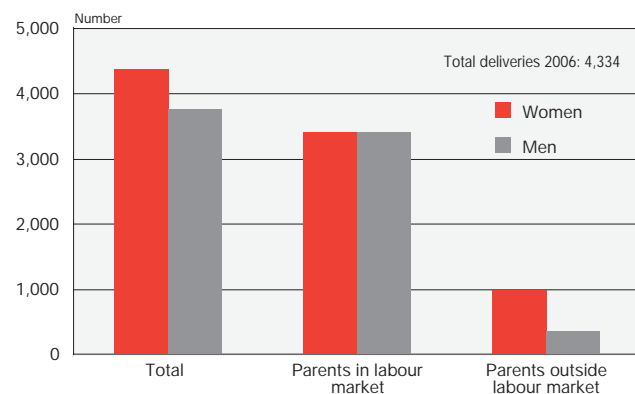

Parents in paid maternity/paternity leave by birthyear of child 2006