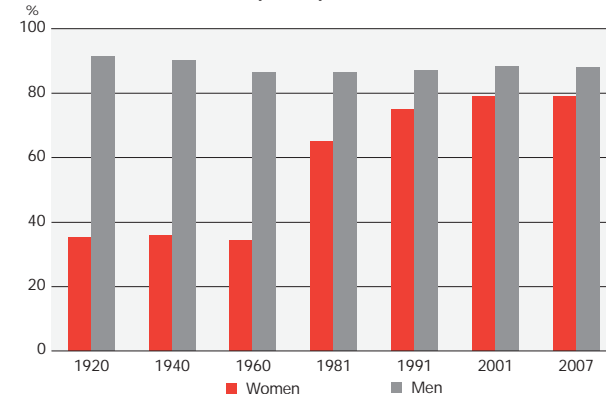

Parents in paid maternity/paternity leave by birthyear of child 2006

Families 2006

Average life expectancy at birth 1931-2006

Education

Students at tertiary level in Iceland and abroad 1980-2006

Graduations at tertiary level 2005/2006

Population 25-64 years by education levels 2005

Labour Market

Labour force participation rates 1920-2007

Labour market 2007

	Women	Men
Labour force, number	82,600	98,800
Percent division of labour force	46	54
Economic activity rate 16-74 years, %	79	88
Percent of employed, 16-74 years, %	77	86
Percent of employed full-time (35+ hours per week), %	62	90
Percent of employed part-time (<35 hours per week), %	38	10
Average working hours per week	36	47
Average working hours per week, full-time	42	49
Rate of unemployment, %	2.3	2.3